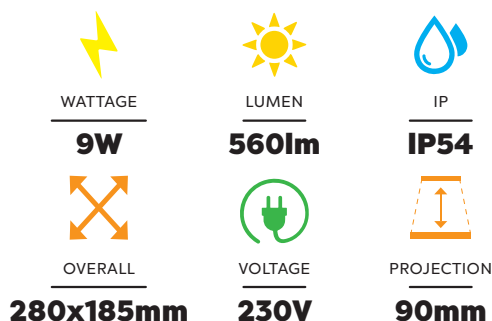

20W LED Bulkhead

Replaces E27 incandescent bulkheads.

Suitable for applications under eaves and on exterior walls.

Low maintenance compared to traditional fittings.

Key Features

- 230V input
- IP54 Rated
- 3,000K colour temperature
- Long Life 40,000hr
- Easy installation

SKU Code	BKH634
Input	230V
Wattage	9W
Lumen	560lm
Dimensions	285x185mm
Projection	90mm
Dimmable	No
CRI	80+
Material	Aluminium
Diffuser	PC
Colour Temp	3000K
Warranty	2 years
Life	40,000hr
IP	IP54
Colours	Silver