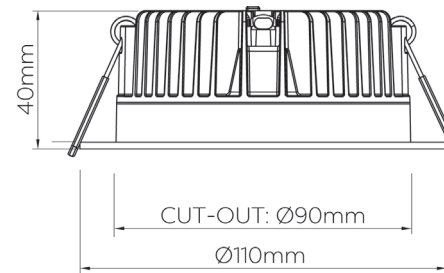

### 8W Dimmable 3CCT LED Downlight Regressed Diffuser

Round SMD LED downlight, Very reliable and performs outperforms expectations.

Low depth allows extra flexibility for low profile installs.

Fully dimmable with a standard dimming mech with no special control gear required.

### Key Features

- High lumen output 810lm
- 3 colour temperatures in 1
- Long life 40,000hr
- Dimmable with leading and trailing edge dimmers
- Easy installation and wiring (extra large terminals)
- 90° beam angle
- Complete with driver (hard wired)
- 130mm flange available DLA220

SKU Code	DLEK3221
Input	230V
Wattage	8W
Lumen	700lm
Dimensions	110mm
Cutout	90mm
Recess	40mm
Dimmable	Yes
CRI	85+
Material	Aluminium
Colour Temp	3000K 4200K 6500K
Warranty	5 year
Rating	IC-F
Beam Angle	90°
Life	40,000hr
IP	IP44
Colours	Matte White