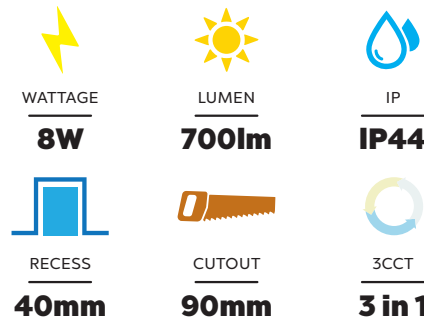

### 8W Dimmable 3CCT LED Downlight Regressed Diffuser

Round SMD LED downlight, Very reliable and performs outperforms expectations.

Low depth allows extra flexibility for low profile installs.

Fully dimmable with a standard dimming mech with no special control gear required.

### Key Features

- High lumen output 810lm
- 3 colour temperatures in 1
- Long life 40,000hr
- Dimmable with leading and trailing edge dimmers
- Easy installation and wiring (extra large terminals)
- 90° beam angle
- Complete with driver (hard wired)
- 130mm flange available DLA220

SKU Code	DLEK3221
Input	230V
Wattage	8W
Lumen	700lm
Dimensions	110mm
Cutout	90mm
Recess	40mm
Dimmable	Yes
CRI	85+
Material	Aluminium
Colour Temp	3000K 4200K 6500K
Warranty	5 year
Rating	IC-F
Beam Angle	90°
Life	40,000hr
IP	IP44
Colours	Matte White