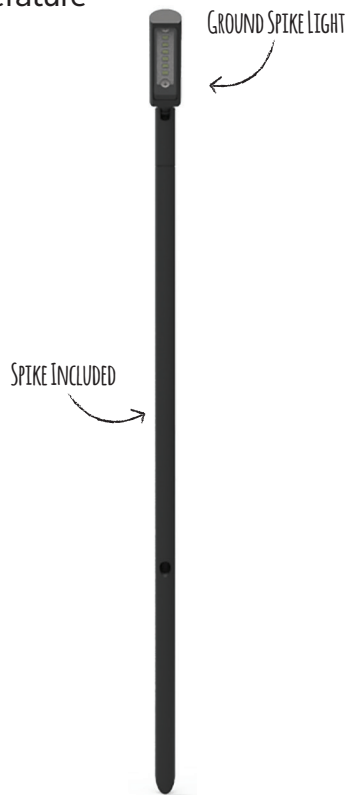

### 1.3W Outdoor LED Ground Spike Light

- Very modern and clean design.
- Powerful light output
- Powder coated finish
- COB LED Chips
- Suitable for outdoor applications
- Low running temperature

### Key Features

- 12V DC input (driver not included)
- IP65 rated
- 3,000K colour temperature
- Long Life 40,000hr
- 1.5m cable length

SKU Code	GDL437
<b>Input</b>	12V DC
<b>Wattage</b>	1.3W
<b>Lumen</b>	90lm
<b>Dimensions</b>	500 x 16 x20mm
<b>Cable Length</b>	1.5m
<b>Dimmable</b>	No (driver dependent)
<b>CRI</b>	85+
<b>Material</b>	Aluminium
<b>Colour Temp</b>	3000K
<b>Warranty</b>	3 years
<b>Beam Angle</b>	91°
<b>IP</b>	IP65
<b>Colours</b>	Black