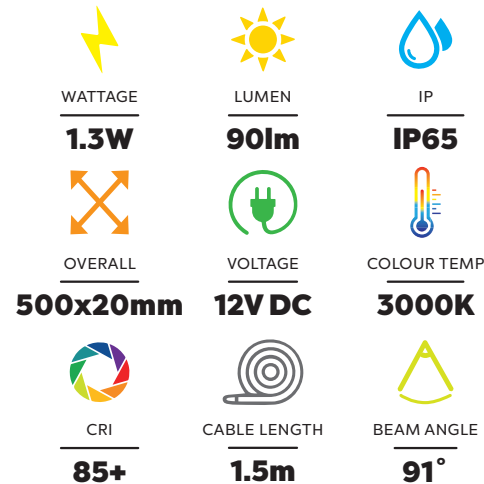

### 1.3W Outdoor LED Ground Spike Light

- Very modern and clean design.
- Powerful light output
- Powder coated finish
- COB LED Chips
- Suitable for outdoor applications
- Low running temperature

### Key Features

- 12V DC input (driver not included)
- IP65 rated
- 3,000K colour temperature
- Long Life 40,000hr
- 1.5m cable length

SKU Code	GDL437
<b>Input</b>	12V DC
<b>Wattage</b>	1.3W
<b>Lumen</b>	90lm
<b>Dimensions</b>	500 x 16 x20mm
<b>Cable Length</b>	1.5m
<b>Dimmable</b>	No (driver dependent)
<b>CRI</b>	85+
<b>Material</b>	Aluminium
<b>Colour Temp</b>	3000K
<b>Warranty</b>	3 years
<b>Beam Angle</b>	91°
<b>IP</b>	IP65
<b>Colours</b>	Black