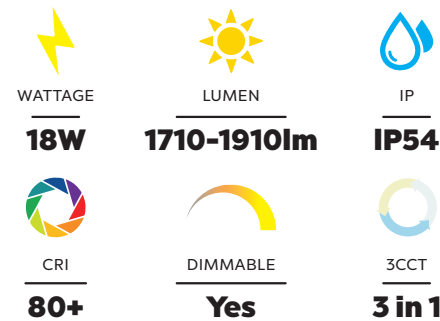

Hugo IP54 LED 3CCT Ceiling Light

Our latest design is attractive, slim and durable with the added feature of full IP54 rating making it suitable for many wet areas and outside uses where water splashing can occur. The product has enclosed cable entry and gasket seals supplied and fitted.

Very even illumination to suit residential and commercial applications. Please note when installing there is a cable entry offset of approx 75mm from centre. Easy installation system. Fitting is double insulated.

Key Features

- Tri-colour
- IP54 all over rating
- Easy installation system
- Gasket seals supplied and fitted
- Even light distribution
- High Quality LED's
- Long life 40,000hr
- PFC 0.90
- CRI 80+
- Dimmable

SKU Code	SCL3218
Input	230V
Wattage	18W
Lumen	1710-1910lm
Dimensions	300 x 300mm
Projection	38mm
Dimmable	Yes
CRI	80+
Material	White Polycarbonate
Colour Temp	3000/4000/5700K
Warranty	3 years
Beam Angle	120°
Rating	IK08
IP	IP54