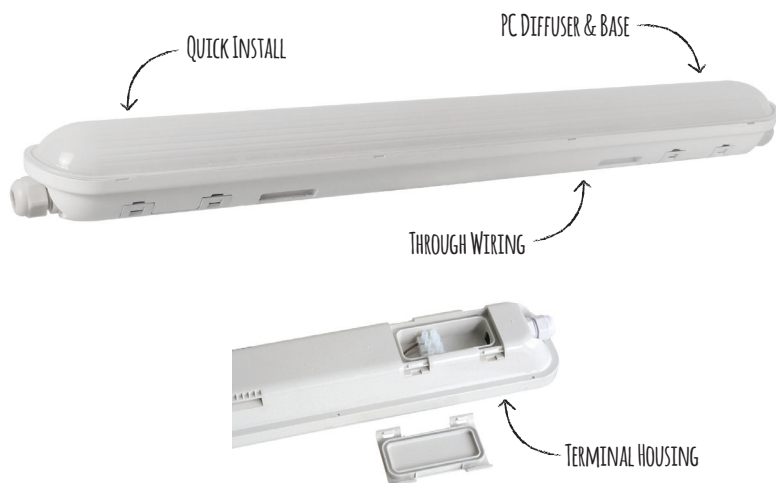

### Hugo IP65 LED Weatherproof Under Verandah

A low energy, enclosed linear IP65 LED Underverandah project luminaire ideal for exterior and industrial areas including carparks and stairwells.

Impact rating rating of IK08 and an Ingress Rating of IP65 featuring Epistar 2835 LED chips mounted on Aluminium gear tray and offering extremely high output of lumens.

### Key Features

- IP65 weather proof rating
- PC diffuser and base
- Through wiring
- Mechanical impact rating IK08 (IEC 62262)
- Quick install and clipless
- Long life 50,000hr
- 4,000K colour temperature
- CRI 80+
- Aluminium gear tray
- Running temperatures -25°C to 40°C