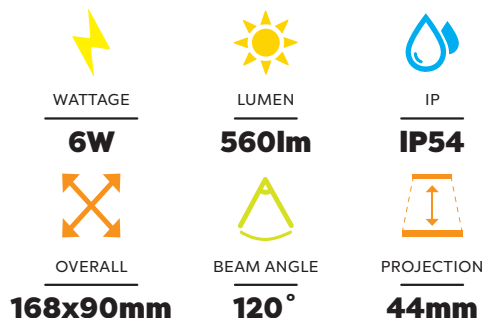

Hugo IP54 LED Bulkhead 230V

Replaces E27 incandescent bulkheads.

Suitable for applications under eaves and on exterior walls.

Low maintenance compared to traditional fittings.

Key Features

- 230V input
- IP54 rated
- 3,000K or 4000K colour temperature available
- Long life 40,000hr
- Easy installation
- Black and white faceplate included
- Double insulated

SKU Code	BKH1313	BKH1314
Input	230V	230V
Wattage	6W	6W
Lumen	560lm	560lm
Dimensions	168 x 90mm	168 x 90mm
Projection	44mm	44mm
Dimmable	No	No
CRI	80+	80+
Material	Polycarbonate	Polycarbonate
Colour Temp	3000K	4000K
Warranty	3 years	3 years
Beam Angle	120°	120°
IP	IP54	IP54
Colour	White & Black Faceplate Included	White & Black Faceplate Included