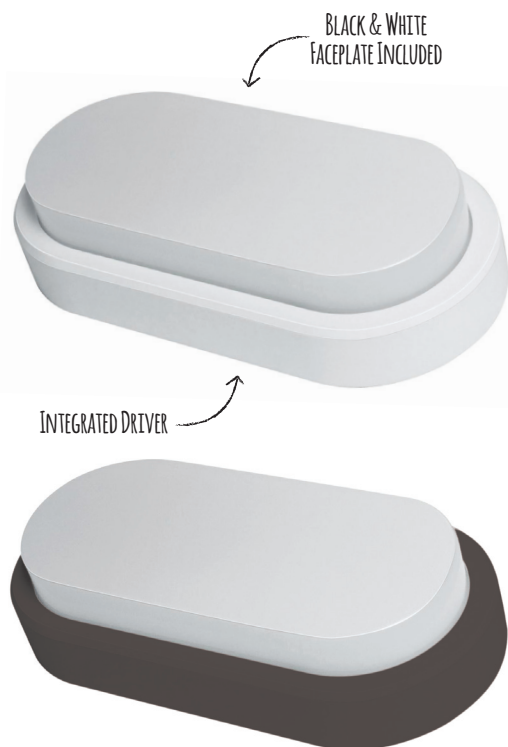

Hugo IP54 LED Bulkhead 230V

Replaces E27 incandescent bulkheads.

Suitable for applications under eaves and on exterior walls.

Low maintenance compared to traditional fittings.

Key Features

- 230V input
- IP54 rated
- 3,000K or 4000K colour temperature available
- Long life 40,000hr
- Easy installation
- Black and white faceplate included
- Double insulated

SKU Code	BKH1313	BKH1314
Input	230V	230V
Wattage	6W	6W
Lumen	560lm	560lm
Dimensions	168 x 90mm	168 x 90mm
Projection	44mm	44mm
Dimmable	No	No
CRI	80+	80+
Material	Polycarbonate	Polycarbonate
Colour Temp	3000K	4000K
Warranty	3 years	3 years
Beam Angle	120°	120°
IP	IP54	IP54
Colour	White & Black Faceplate Included	White & Black Faceplate Included