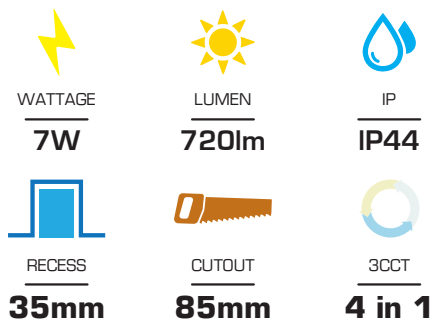

### Tilt Regress 7W Dimmable 4CCT LED Downlight

Round SMD LED Regress Tilt downlight. Very reliable and outperforms expectations.

Low depth allows extra flexibility for low profile installs. Fully dimmable with a standard dimming mech with no special control gear required.

### Key Features

- Tilt Regress
- High lumen output 720lm
- 4 colour temperatures in 1
- Long life 50,000hr
- Dimmable with leading and trailing edge dimmers
- Easy installation and wiring (extra large push terminals)
- 90° beam angle
- Complete with driver (hard wired)

SKU Code	DLEK32212
Input	230V
Wattage	7W
Lumen	720lm
Dimensions	106mm
Cutout	85mm
Recess	35mm
Dimmable	Yes
CRI	85+
Material	Aluminium & Thermoplastic
Colour Temp	2700K 3000K 4000K 6000K
Warranty	5 years
Rating	IC-F
Beam Angle	90°
IP	IP44
Colours	Matte White, Black