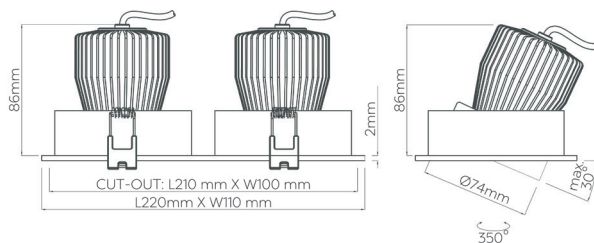

2 x 9W Dimmable LED Adjustable Downlight

High quality LED dimmable downlight suitable for residential and commercial applications. Ideal replacement for 50 Watt dichroic lamps. Larger tilting angle than traditional downlights. High lumen output and low running costs, minimal heat and long service life. Supplied with Bridgelux COB LED Chips. Quality has not been compromised.

DIMMABLE ADJUSTABLE
SQUARE DOWNLIGHT

Key Features

- High lumen output 2 x 900lm
- 3,000K or 4000K colour temperature
- Long Life 40,000hr
- Dimmable with Leading and trailing edge dimmers
- Easy installation
- 60° beam angle
- 30° tilt angle
- Low running costs only 2 x 9W
- CRI 90+

SKU Code	DLEK7323K	DLEK7324K
Input	230V	230V
Wattage	2 x 9W	2 x 9W
Lumen	2 x 900lm	2 x 900lm
Dimensions	110 x 220mm	110 x 220mm
Cutout	100 x 210mm	100 x 210mm
Recess	86mm	86mm
Dimmable	Yes	Yes
CRI	90+	90+
Material	Aluminium	Aluminium
Colour Temp	3000K	4000K (MW finish)
Rating	IC-F	IC-F
Warranty	3year	3 year
Beam Angle	60°	60°
Life	40,000hr	40,000hr
IP	IP20	IP20
Colour	Matte White & Black	Matte White