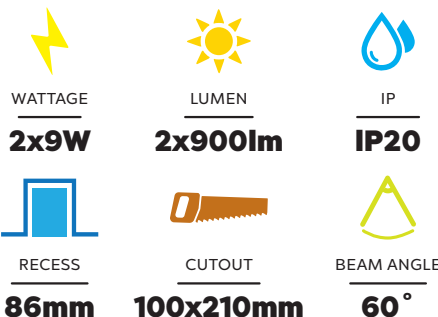

2 x 9W Dimmable LED Adjustable Downlight

High quality LED dimmable downlight suitable for residential and commercial applications. Ideal replacement for 50 Watt dichroic lamps. Larger tilting angle than traditional downlights. High lumen output and low running costs, minimal heat and long service life. Supplied with Bridgelux COB LED Chips. Quality has not been compromised.

DIMMABLE ADJUSTABLE
SQUARE DOWNLIGHT

Key Features

- High lumen output 2 x 900lm
- 3,000K or 4000K colour temperature
- Long Life 40,000hr
- Dimmable with Leading and trailing edge dimmers
- Easy installation
- 60° beam angle
- 30° tilt angle
- Low running costs only 2 x 9W
- CRI 90+

SKU Code	DLEK7323K	DLEK7324K
Input	230V	230V
Wattage	2 x 9W	2 x 9W
Lumen	2 x 900lm	2 x 900lm
Dimensions	110 x 220mm	110 x 220mm
Cutout	100 x 210mm	100 x 210mm
Recess	86mm	86mm
Dimmable	Yes	Yes
CRI	90+	90+
Material	Aluminium	Aluminium
Colour Temp	3000K	4000K (MW finish)
Rating	IC-F	IC-F
Warranty	3year	3 year
Beam Angle	60°	60°
Life	40,000hr	40,000hr
IP	IP20	IP20
Colour	Matte White & Black	Matte White