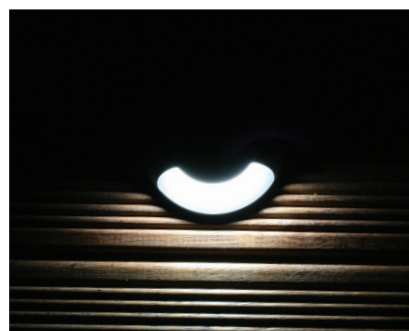

Watt	Lumens	Dimmable	CRI	Cut-Out	Overall
1/3W	6/10 lm	Driver Dependant	85	40mm	58mm

Input	Life	IP	Warranty	IP	Warranty
350/700mA	40,000hr	IP54	3yrs	IP54	2yrs

Finish	Material	LED Colour			Cable
Silver	Aluminium	Warm White	Cool White	Blue	500mm

LED APERTURE IP54 GROUND LIGHTS

Popular in decking and wall mounting.
Ideal for highlighting edges and treads

KEY FEATURES

- Supplied with mounting sleeve
- High lumen output
- 4 apertures available
- Long Life 40,000hr
- Easy installation
- Recommended LED Drivers, 1W LED043CC, 3W LED047CC