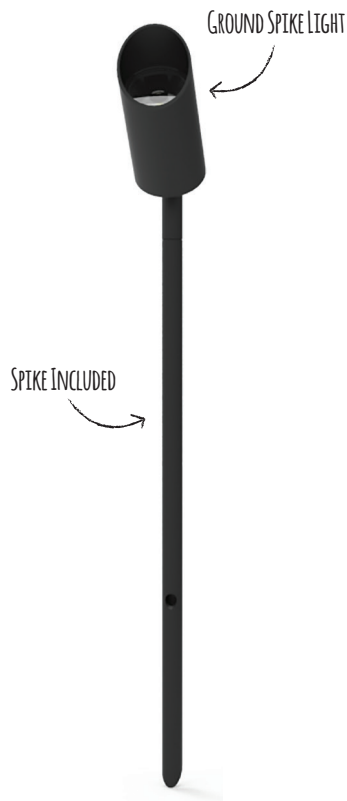

### 6W Outdoor LED Ground Spike Light

- Very modern and clean design.
- Powerful light output
- Powder coated finish
- COB LED Chips
- Suitable for outdoor applications
- Low running temperature

### Key Features

- 12V DC input (driver not included)
- High lumen output
- IP65 rated
- 3,000K colour temperature
- Long Life 40,000hr
- 1.5m Cable length

 WATTAGE <b>6W</b>	 LUMEN <b>400lm</b>	 IP <b>IP65</b>
 OVERALL <b>500x45mm</b>	 VOLTAGE <b>12V DC</b>	 COLOUR TEMP <b>3000K</b>
 CRI <b>85+</b>	 CABLE LENGTH <b>1.5m</b>	 BEAM ANGLE <b>20.4°</b>

SKU Code	GDL436
Input	12V DC
Wattage	6W
Lumen	400lm
Dimensions	500 x 45mm
Cable Length	1.5m
Dimmable	No (driver dependent)
CRI	85+
Material	Aluminium
Colour Temp	3000K
Warranty	3 years
Beam Angle	20.4°
IP	IP65
Colours	Black