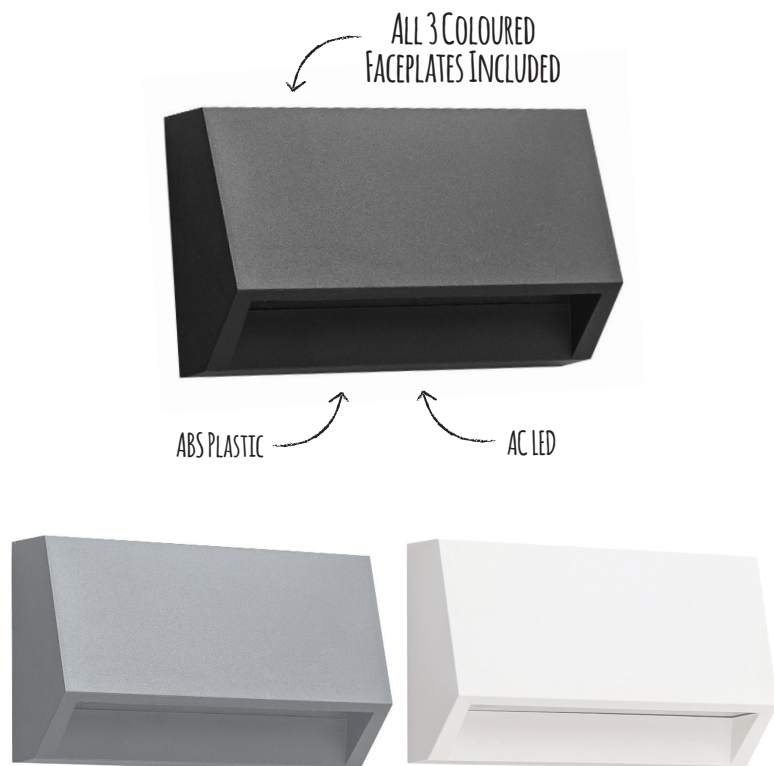

3W 230V LED Wall Outdoor

Very modern and clean design. IP65 makes it suitable for wall outdoors. Easy wiring and insulation. Suitable for all areas of a house including indoor and outdoor.

Key Features

- 230V
- No driver required
- ABS PC material
- IP65
- Easy Installation

RWL321

WATTAGE

1.5W

LUMEN

100lm

IP

IP65

OVERALL

LUMEN

160lm

IP

IP65

OVERALL

70x160mm

VOLTAGE

230V

PROJECTION

33mm

SKU Code	RWL321	RWL322
Input	230V	230V
Wattage	1.5W	3W
Lumen	100lm	160lm
Dimensions	60x100mm	70x160mm
Projection	33mm	33mm
Dimmable	No	No
CRI	84+	84+
Material	ABS PC	ABS PC
Colour Temp	3000K	3000K
Warranty	3 years	3 years
IP	IP65	IP65
Colours	White, Black & Silver	White, Black & Silver