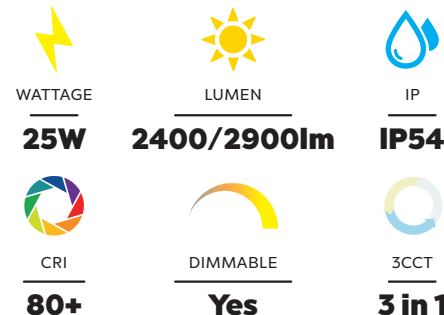

Hugo IP54 LED 3CCT Ceiling Light

Our latest design is attractive, super slim and durable with the added feature of full IP54 rating making it suitable for many wet areas and outside uses where water splashing can occur. The product has enclosed cable entry and gasket seals supplied and fitted. The base and shade are detachable which make easier maintenance and installation. Very even illumination to suit residential and commercial applications. Easy installation system with push connect terminals and twist lock base.

Key Features

- Tri-colour -Interchangeable CCT by slide switch: 3000K/4000K/5700K
- IP54, IK08 all over rating
- Easy installation system
- Gasket seals supplied and fitted
- Even light distribution
- High quality LED's
- Long life 50,000hr
- PFC 0.90
- CRI 80+
- Dimmable

SKU Code	SCL3125
Input	230V
Wattage	25W
Lumen	2400/2900lm
Dimensions	275mm
Projection	65mm
Dimmable	Yes
CRI	80+
Material	White Polypropylene
Colour Temp	3000/4000/5700K
Warranty	3 years
Life	50,000hr
Beam Angle	120°
Rating	IK08
IP	IP54