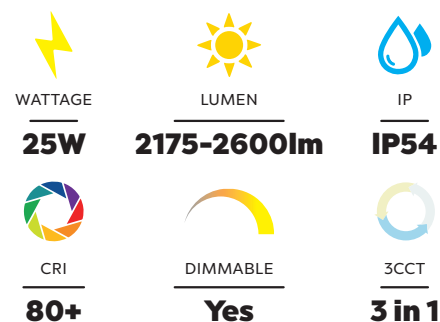

### Hugo IP54 LED 3CCT Ceiling Light

Our latest design is attractive, slim and durable with the added feature of full IP54 rating making it suitable for many wet areas and outside uses where water splashing can occur. The product has enclosed cable entry and gasket seals supplied and fitted.

Very even illumination to suit residential and commercial applications. Please note when installing there is a cable entry offset of approx 75mm from centre. Easy installation system. Fitting is double insulated.

### Key Features

- Tri-colour
- IP54 rating
- Easy installation system
- Gasket seals supplied and fitted
- Even light distribution
- High quality LED's
- Long life 40,000hr
- PFC 0.90
- CRI 80+
- Dimmable

SKU Code	SCL3225
Input	230V
Wattage	25W
Lumen	2175/2600/2500lm
Dimensions	300mm
Projection	38mm
Dimmable	Yes
CRI	80+
Material	White Polycarbonate
Colour Temp	3000/4000/5700K
Warranty	2 year
Beam Angle	120°
Rating	IK08
IP	IP54