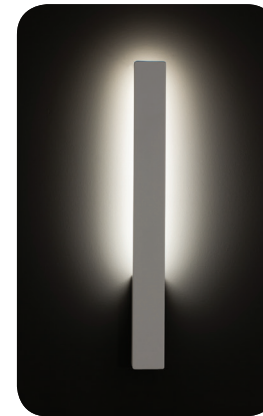

### 4.2W IP20 LED Wall Light

Very modern and clean design. Very sleek and stylish. When lit a beam of light washes on the wall. The slim design on the mounting plate means that it can be mounted closely to the wall.

### Key Features

- Available in two colours -  
Matte White & Black
- Long life 40,000 hrs
- 230V (driver built in)

SKU Code	SWL042
<b>Input</b>	230V
<b>Wattage</b>	4.2W
<b>Lumen</b>	593lm
<b>Dimensions</b>	425 x 44mm
<b>Projection</b>	44mm
<b>Dimmable</b>	Yes
<b>CRI</b>	90+
<b>Material</b>	Aluminium
<b>Colour Temp</b>	3000K
<b>Warranty</b>	3 year
<b>Life</b>	40,000hr
<b>IP</b>	IP20
<b>Colours</b>	Matte White or Black