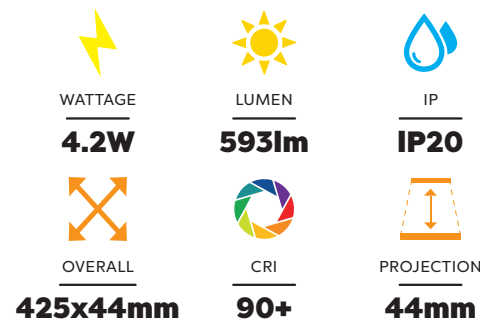

### 4.2W IP20 LED Wall Light

Very modern and clean design. Very sleek and stylish. When lit a beam of light washes on the wall. The slim design on the mounting plate means that it can be mounted closely to the wall.

### Key Features

- Available in two colours -  
Matte White & Black
- Long life 40,000 hrs
- 230V (driver built in)

SKU Code	SWL042
<b>Input</b>	230V
<b>Wattage</b>	4.2W
<b>Lumen</b>	593lm
<b>Dimensions</b>	425 x 44mm
<b>Projection</b>	44mm
<b>Dimmable</b>	Yes
<b>CRI</b>	90+
<b>Material</b>	Aluminium
<b>Colour Temp</b>	3000K
<b>Warranty</b>	3 year
<b>Life</b>	40,000hr
<b>IP</b>	IP20
<b>Colours</b>	Matte White or Black