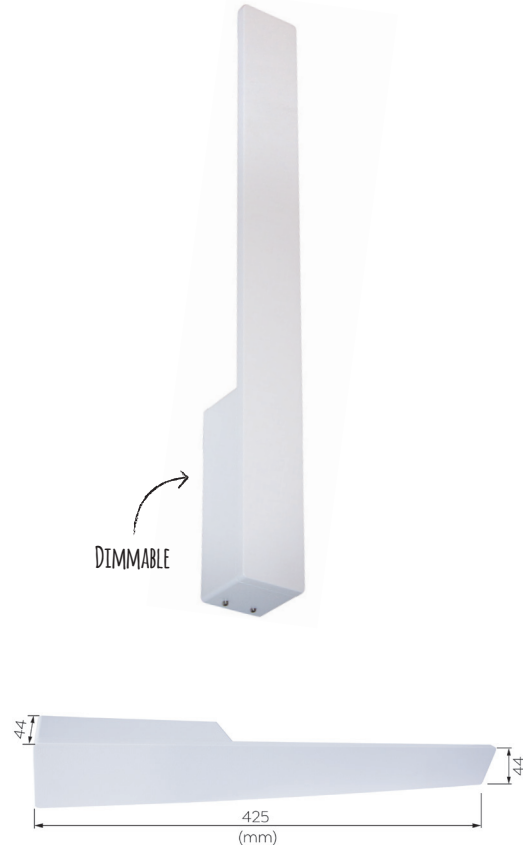

### 4.2W IP20 LED Wall Light

Very modern and clean design. Very sleek and stylish. When lit a beam of light washes on the wall. The slim design on the mounting plate means that it can be mounted closely to the wall.

### Key Features

- Available in two colours -  
Matte White & Black
- Long life 40,000 hrs
- 230V (driver built in)

SKU Code	SWL042
<b>Input</b>	230V
<b>Wattage</b>	4.2W
<b>Lumen</b>	593lm
<b>Dimensions</b>	425 x 44mm
<b>Projection</b>	44mm
<b>Dimmable</b>	Yes
<b>CRI</b>	90+
<b>Material</b>	Aluminium
<b>Colour Temp</b>	3000K
<b>Warranty</b>	3 year
<b>Life</b>	40,000hr
<b>IP</b>	IP20
<b>Colours</b>	Matte White or Black