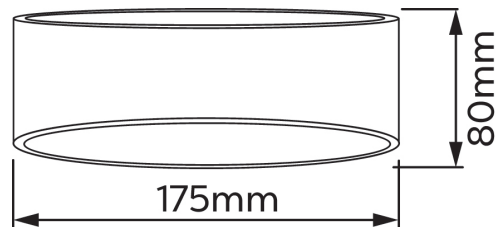

Key Features

- 230V (Drive built in)
- High lumen output 400lm
- 3,000K colour temperature
- Long Life 40,000hr

WATTAGE

5.5W

OVERALL

80x175mm

LUMEN

400lm

CRI

90+

IP

IP20

PROJECTION

90mm

SKU Code	SWL044
Input	230V
Wattage	5.5W
Lumen	400lm
Dimensions	80 x 175mm
Projection	90mm
Dimmable	Yes
CRI	90+
Material	Aluminium
Colour Temp	3000K
Warranty	3 years
Life	40,000hr
IP	IP20
Colours	Matte White or Black