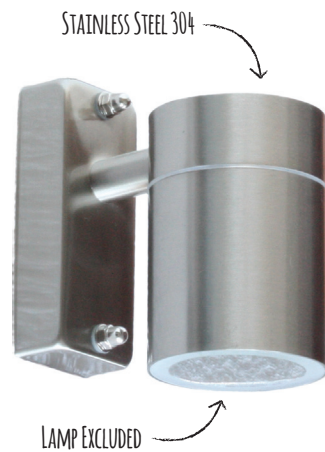

### 35W GU10 230V Single Wall Light

Very modern and clean design.

Down lighter.

Suitable for all outdoor applications.

Low running temperature.

### Key Features

- 230V
- 2 year warranty
- Dimmable
- IP54

WATTAGE

**35W**

OVERALL

**115x63mm**

LAMP

**GU10**

BASE

**102x42mm**

IP

**IP54**

PROJECTION

**117mm**

SKU Code	SWL101
Input	230V
Wattage	35W
Lamp	GU10 (not included)
Dimensions	115 x 63mm
Projection	117mm
Base	102 x 42mm
Dimmable	Yes
Material	Stainless Steel 304
Warranty	2 year
Life	40,000hr
IP	IP54