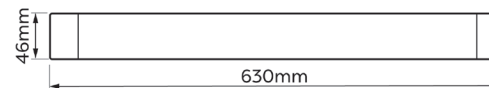

### 12W IP44 LED Bathroom Light

Very modern and clean design.

Up and Down Lighter.

SMD LED Chip.

Suitable for use in bathroom etc.

Low running temperature.

### Key Features

- 230V AC LED Chips (No Driver)
- High lumen output 650lm
- 3,000K colour temperature
- Long Life 40,000hr

SKU Code	SWL336
Input	230V
Wattage	12W
Lumen	650lm
Dimensions	46 x 630mm
Projection	62mm
Dimmable	No
CRI	80+
Material	Aluminium
Colour Temp	3000K
Warranty	3 years
Life	40,000hr
IP	IP44
Body	Polished Chrome or Black
Diffuser	Opal