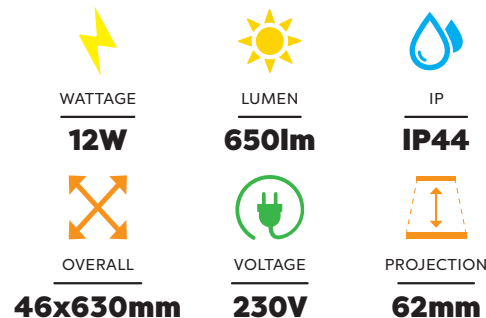

### 12W IP44 LED Bathroom Light

Very modern and clean design.

Up and Down Lighter.

SMD LED Chip.

Suitable for use in bathroom etc.

Low running temperature.

### Key Features

- 230V AC LED Chips (No Driver)
- High lumen output 650lm
- 3,000K colour temperature
- Long Life 40,000hr

SKU Code	SWL336
Input	230V
Wattage	12W
Lumen	650lm
Dimensions	46 x 630mm
Projection	62mm
Dimmable	No
CRI	80+
Material	Aluminium
Colour Temp	3000K
Warranty	3 years
Life	40,000hr
IP	IP44
Body	Polished Chrome or Black
Diffuser	Opal