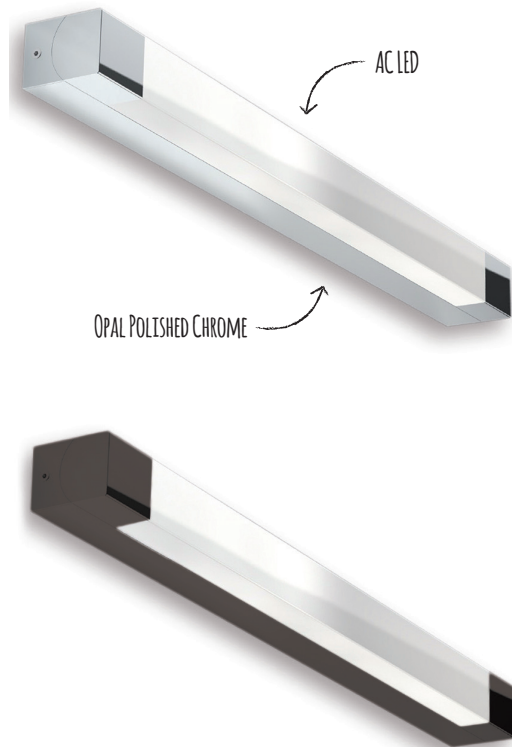

### 12W IP44 LED Bathroom Light

Very modern and clean design.

Up and Down Lighter.

SMD LED Chip.

Suitable for use in bathroom etc.

Low running temperature.

### Key Features

- 230V AC LED Chips (No Driver)
- High lumen output 650lm
- 3,000K colour temperature
- Long Life 40,000hr

SKU Code	SWL336
Input	230V
Wattage	12W
Lumen	650lm
Dimensions	46 x 630mm
Projection	62mm
Dimmable	No
CRI	80+
Material	Aluminium
Colour Temp	3000K
Warranty	3 years
Life	40,000hr
IP	IP44
Body	Polished Chrome or Black
Diffuser	Opal