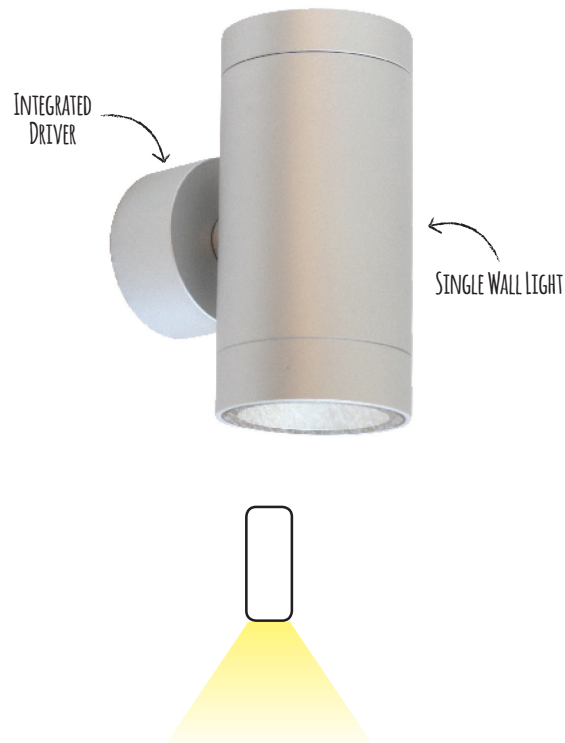

5W IP65 LED Wall Light

- Very modern and clean design.
- Down lighter.
- Powder coated finish.
- COB LED Chip.
- Suitable for all outdoor applications.
- Low running temperature.

Key Features

- 230V (drive built in)
- High lumen output 244lm
- 3,000K colour temperature
- Long life 40,000hr
- Integrated driver

SKU Code	SWL401
Input	230V
Wattage	5W
Lumen	244lm
Dimensions	132 x 65mm
Projection	102mm
Base	60mm
Dimmable	No
CRI	85+
Material	Aluminium
Colour Temp	3,000K
Warranty	3 years
Life	40,000hr
IP	IP65
Colours	Silver