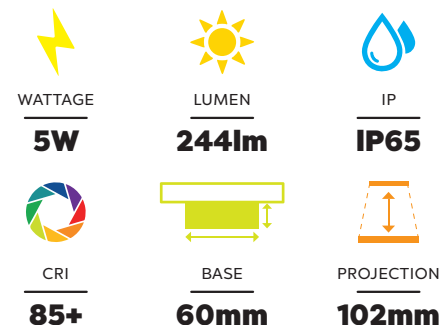

5W IP65 LED Wall Light

- Very modern and clean design.
- Down lighter.
- Powder coated finish.
- COB LED Chip.
- Suitable for all outdoor applications.
- Low running temperature.

Key Features

- 230V (drive built in)
- High lumen output 244lm
- 3,000K colour temperature
- Long life 40,000hr
- Integrated driver

SKU Code	SWL401
Input	230V
Wattage	5W
Lumen	244lm
Dimensions	132 x 65mm
Projection	102mm
Base	60mm
Dimmable	No
CRI	85+
Material	Aluminium
Colour Temp	3,000K
Warranty	3 years
Life	40,000hr
IP	IP65
Colours	Silver