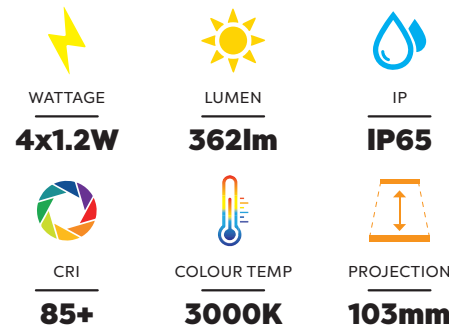

4x1.2W Outdoor LED Wall Light

Very modern and clean design.

Up and down lighter.

Powder coated finish.

Citizen COB LED Chip.

Suitable for use in hotels, bars, homes etc.

Low running temperature.

Key Features

- 230V (drive built in)
- High lumen output 362lm
- 3,000K colour temperature
- Long Life 40,000hr
- Integrated driver

SKU Code	SWL414
Input	230V
Wattage	4 x 1.2W
Lumen	362lm
Dimensions	82 x 93mm
Projection	103mm
Dimmable	No
CRI	85+
Material	Aluminium
Colour Temp	3000K
Warranty	3 year
Life	40,000hr
IP	IP65
Colours	Black or Dark Grey