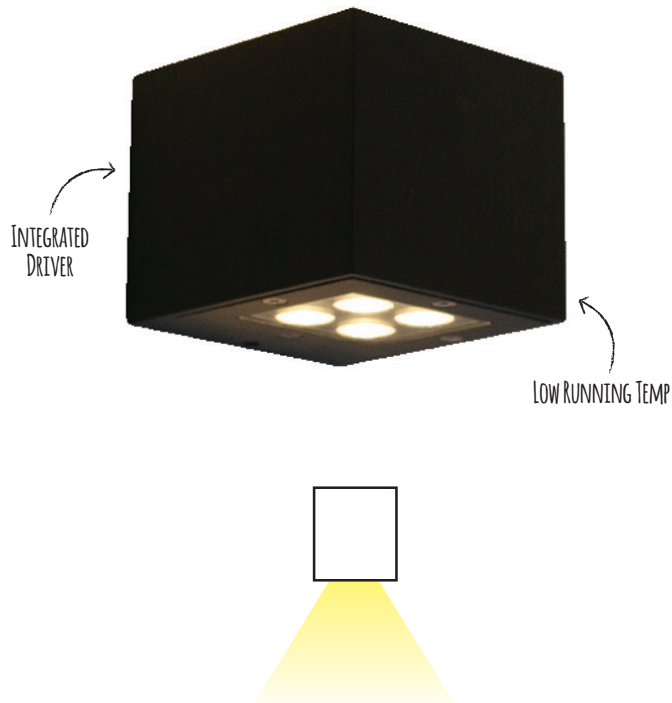

4x1.2W Outdoor LED Wall Light

Very modern and clean design.

Up and down lighter.

Powder coated finish.

Citizen COB LED Chip.

Suitable for use in hotels, bars, homes etc.

Low running temperature.

Key Features

- 230V (drive built in)
- High lumen output 362lm
- 3,000K colour temperature
- Long Life 40,000hr
- Integrated driver

SKU Code	SWL414
Input	230V
Wattage	4 x 1.2W
Lumen	362lm
Dimensions	82 x 93mm
Projection	103mm
Dimmable	No
CRI	85+
Material	Aluminium
Colour Temp	3000K
Warranty	3 year
Life	40,000hr
IP	IP65
Colours	Black or Dark Grey