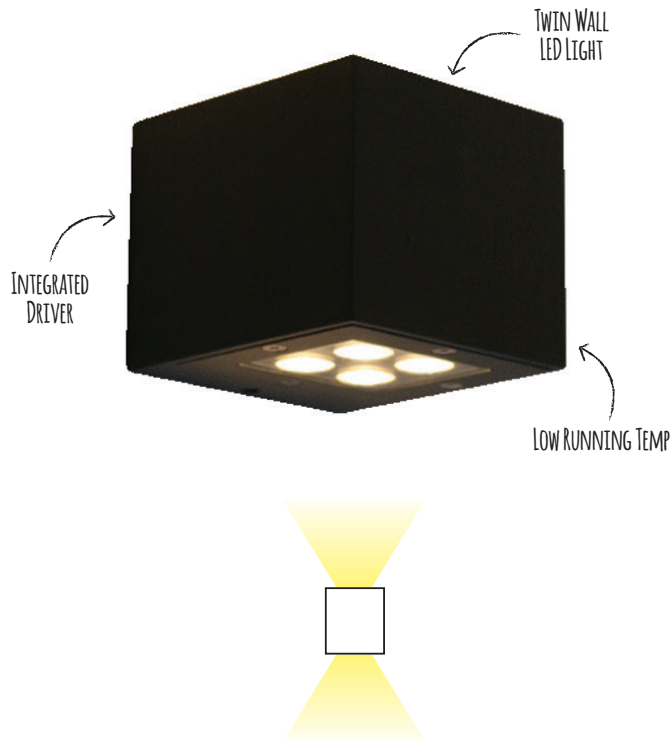

8x1.2W Outdoor LED Twin Wall Light

Very modern and clean design

Up and Down Lighter

Powder coated finish

Citizen COB LED Chip

Suitable for use in Hotels, bars, homes etc.

Low running temperature

Key Features

- 230V (Drive built in)
- High Lumen output 768lm
- 3,000K colour temperature
- Long Life 40,000hr
- Integrated Driver

SKU Code	SWL415
Input	230V
Wattage	8 x 1.2W
Lumen	768lm
Dimensions	82 x 93mm
Projection	103mm
Dimmable	No
CRI	85+
Material	Aluminium
Colour Temp	3000K
Warranty	3 years
Life	40,000hr
IP	IP65
Colours	Black or Dark Grey