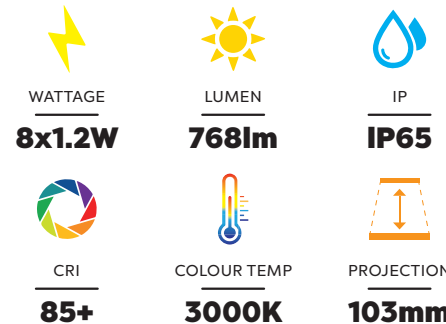

8x1.2W Outdoor LED Twin Wall Light

Very modern and clean design

Up and Down Lighter

Powder coated finish

Citizen COB LED Chip

Suitable for use in Hotels, bars, homes etc.

Low running temperature

Key Features

- 230V (Drive built in)
- High Lumen output 768lm
- 3,000K colour temperature
- Long Life 40,000hr
- Integrated Driver

SKU Code	SWL415
Input	230V
Wattage	8 x 1.2W
Lumen	768lm
Dimensions	82 x 93mm
Projection	103mm
Dimmable	No
CRI	85+
Material	Aluminium
Colour Temp	3000K
Warranty	3 years
Life	40,000hr
IP	IP65
Colours	Black or Dark Grey