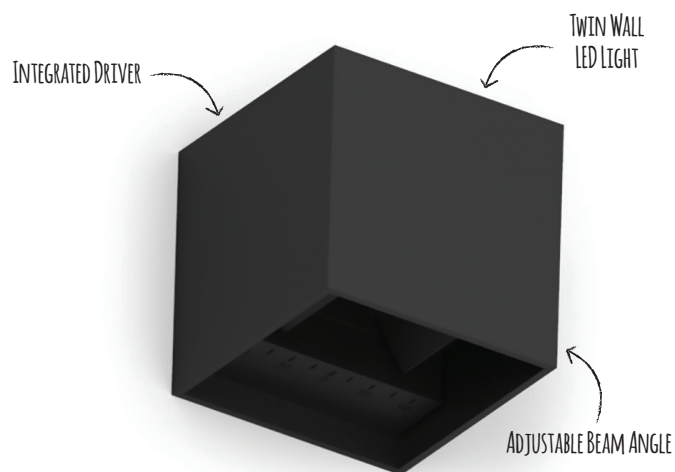

### 5.5W Outdoor LED Twin Wall Light

Very modern and clean design.

Up and down lighter.

Powder coated finish.

Citizen COB LED chip.

Suitable for use in hotels, bars, homes etc.

Low running temperature.

### Key Features

- 230V (drive built in)
- High lumen output 220lm
- 3,000K colour temperature
- Long Life 40,000hr
- Adjustable beam angle

SKU Code	SWL441
<b>Input</b>	230V
<b>Wattage</b>	5.5W
<b>Lumen</b>	220lm
<b>Dimensions</b>	100 x 100mm
<b>Projection</b>	101mm
<b>Dimmable</b>	Yes
<b>CRI</b>	85+
<b>Material</b>	Aluminium
<b>Colour Temp</b>	3000K
<b>Warranty</b>	3 year
<b>Beam Angle</b>	Adjustable
<b>IP</b>	IP65
<b>Colours</b>	Black