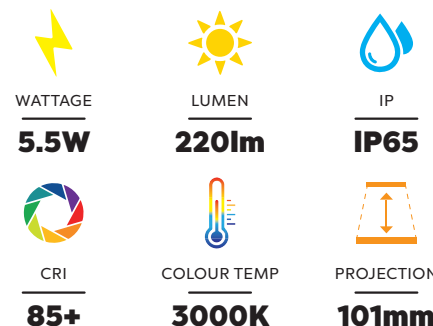

### 5.5W Outdoor LED Twin Wall Light

Very modern and clean design.

Up and down lighter.

Powder coated finish.

Citizen COB LED chip.

Suitable for use in hotels, bars, homes etc.

Low running temperature.

### Key Features

- 230V (drive built in)
- High lumen output 220lm
- 3,000K colour temperature
- Long Life 40,000hr
- Adjustable beam angle

SKU Code	SWL441
<b>Input</b>	230V
<b>Wattage</b>	5.5W
<b>Lumen</b>	220lm
<b>Dimensions</b>	100 x 100mm
<b>Projection</b>	101mm
<b>Dimmable</b>	Yes
<b>CRI</b>	85+
<b>Material</b>	Aluminium
<b>Colour Temp</b>	3000K
<b>Warranty</b>	3 year
<b>Beam Angle</b>	Adjustable
<b>IP</b>	IP65
<b>Colours</b>	Black