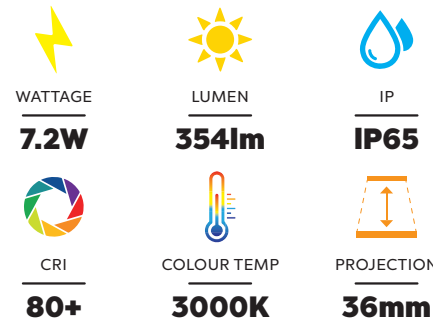

### 7.2W Outdoor LED Twin Wall Light

Very modern and clean design.

Up and down Lighter.

Powder coated finish.

Citizen COB LED chip.

Suitable for use in hotels, bars, homes etc.

Low running temperature.

### Key Features

- 230V (drive built in)
- High lumen output 354lm
- 3,000K colour temperature
- Long Life 40,000hr
- Adjustable beam angle
- Integrated driver

SKU Code	SWL443
<b>Input</b>	230V
<b>Wattage</b>	7.2W
<b>Lumen</b>	354lm
<b>Dimensions</b>	90 x 110mm
<b>Projection</b>	36mm
<b>Dimmable</b>	No
<b>CRI</b>	80+
<b>Material</b>	Aluminium
<b>Colour Temp</b>	3000K
<b>Warranty</b>	3 year
<b>Beam Angle</b>	63°
<b>IP</b>	IP65
<b>Colours</b>	Black