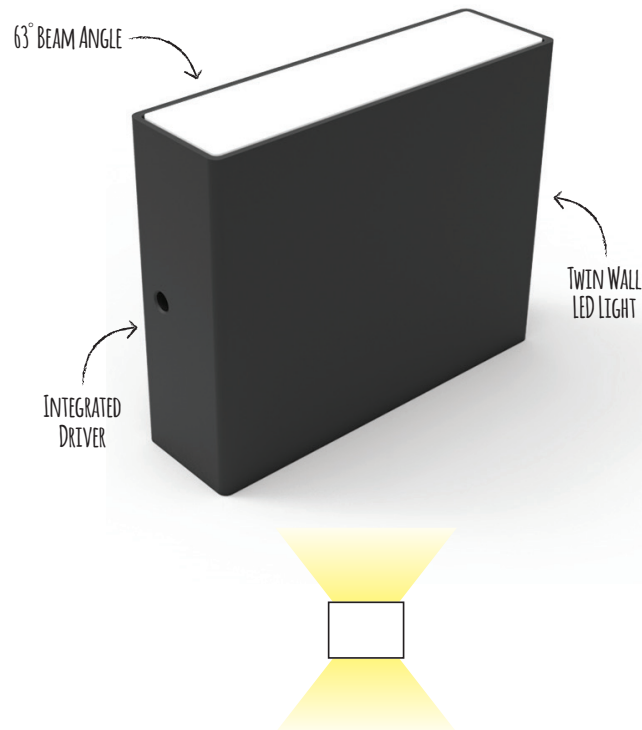

### 7.2W Outdoor LED Twin Wall Light

Very modern and clean design.

Up and down Lighter.

Powder coated finish.

Citizen COB LED chip.

Suitable for use in hotels, bars, homes etc.

Low running temperature.

### Key Features

- 230V (drive built in)
- High lumen output 354lm
- 3,000K colour temperature
- Long Life 40,000hr
- Adjustable beam angle
- Integrated driver

SKU Code	SWL443
<b>Input</b>	230V
<b>Wattage</b>	7.2W
<b>Lumen</b>	354lm
<b>Dimensions</b>	90 x 110mm
<b>Projection</b>	36mm
<b>Dimmable</b>	No
<b>CRI</b>	80+
<b>Material</b>	Aluminium
<b>Colour Temp</b>	3000K
<b>Warranty</b>	3 year
<b>Beam Angle</b>	63°
<b>IP</b>	IP65
<b>Colours</b>	Black