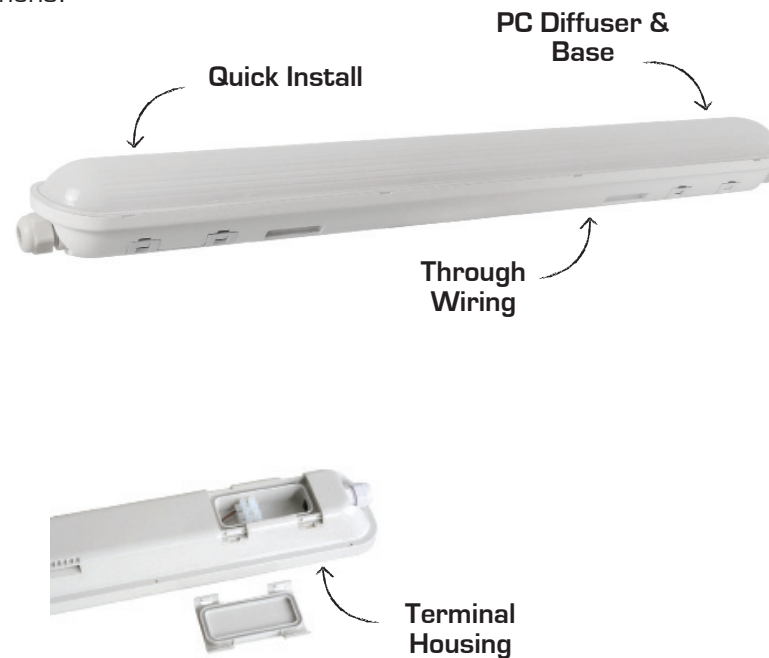

Hugo IP65 LED Weatherproof

A low energy, enclosed linear IP65 LED Underverandah project luminaire ideal for exterior and industrial areas including carparks and stairwells.

Impact rating rating of IK08 and an Ingress Rating of IP65 featuring Epistar 2835 LED chips mounted on Aluminium gear tray and offering extremely high output of lumens.

Very low operation costs.

Key Features

- IP65 weather proof rating
- PC diffuser and base
- Through wiring
- Mechanical impact rating IK08 (IEC 62262)
- Quick install and cliplless
- Long life 50,000hr
- 4,000K colour temperature
- CRI 80+
- Aluminium gear tray
- Running temperatures -25C to 40C

SKU Code	WP11200	WP11500
Input	230V	230V
Wattage	40W	55W
Lumen	5,200lm	7,150lm
Dimensions	72 x 1180mm	72 x 1480mm
Projection	61mm	61mm
Dimmable	No	No
CRI	80+	80+
Material	Polycarbonate	Polycarbonate
Colour Temp	4,000K	4,000K
Warranty	5 years	5 years
Rating	IK08	IK08
IP	IP65	IP65